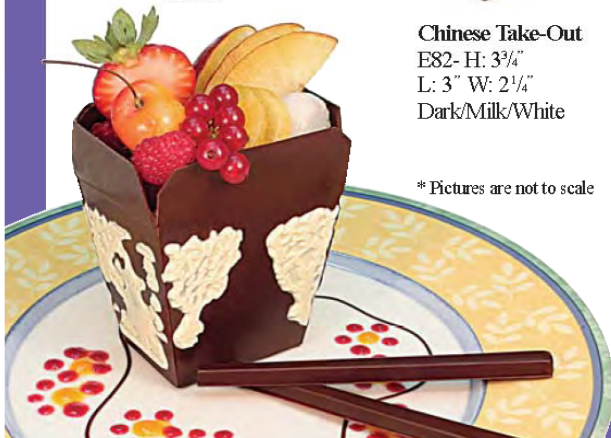

Wooden Cigar Box
E107- 8 Cigars per Box
Dark/Milk