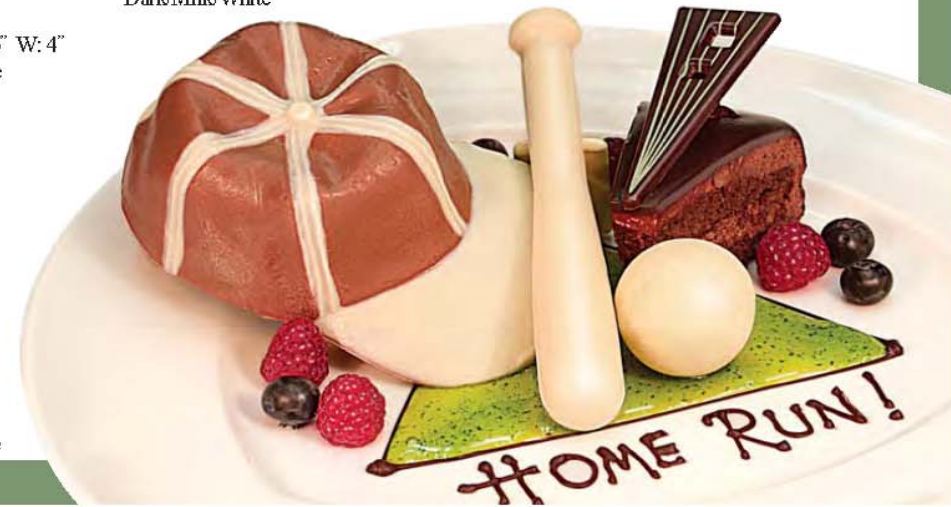

* Pictures are not to scale